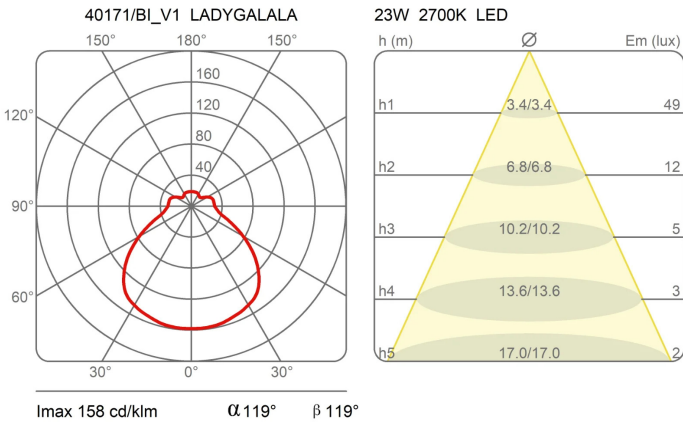

40174/GI 2. Ø60 H7 - yellow

40174/BL 3. Ø60 H7 - blue

40174/AR 4. Ø60 H7 - orange

A body and up to three diffusers of your choice are required to compose the lamp.

Family	Body lamp Lady Galala Indoor
Typology	Pendant
Utilisation	Indoor

Dimensions

Height	7,8 cm
Diameter	11,2 cm
Power supply cable length	250 cm
Weight	0.5 Kg

Materials

Structure	aluminium
-----------	-----------

Voltage	230V
Non dimmable	

Certifications

Photometric curves

Colour variant code