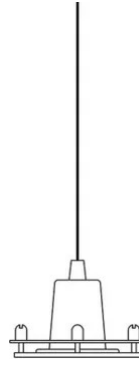

Body for interior use (cod. 40171) in aluminium painted, for suspension lamp with diffused light, to be combined with the bi-satin coloured methacrylate diffusers.

Diffusers:

40172/BI 1. Ø25 H18 - white

40174/GI 2. Ø60 H7 - yellow

40174/BL 3. Ø60 H7 - blue

40174/AR 4. Ø60 H7 - orange

A body and up to three diffusers of your choice are required to compose the lamp.

Family	Body lamp Lady Galala Indoor
Typology	Pendant
Utilisation	Indoor

Dimensions

Height	7,8 cm
Diameter	11,2 cm
Power supply cable length	250 cm
Weight	0.5 Kg

Materials

Structure	aluminium
-----------	-----------

Voltage	230V
Non dimmable	

Certifications

Photometric curves

Colour variant code